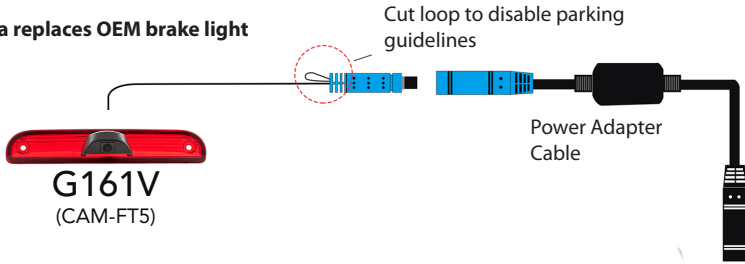

INSTALLATION

Camera replaces OEM brake light

G161V
(CAM-FT5)

Cut loop to disable parking guidelines

Power Adapter Cable

Make Connections to Vehicle/Unit