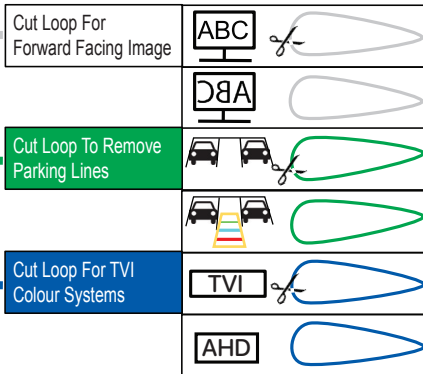

Inclusions

- Surface Mount Camera
- 6M RCA Video Cable with Trigger
- Camera Harness
- Product Manual

Technical Assistance

If you need assistance setting up or using your Gator product now or in the future, call Gator Support.

gatordriverassist.com 

INCLUSIONS:

Surface Mount Camera, 6M RCA Video Cable with Trigger
and Camera Harness

Wiring Diagram (Version 2 Loop System)

Loop options	Cut	Loop
● Video system	TVI	AHD
● Parking Lines	None	With
● Image	Front	Mirror

Note: When cutting loop wires make sure power to the camera is turned off. For **CAN-BUS** vehicles you will require a Gator **GRCANFLT** CAN-BUS filter. (Sold separately).