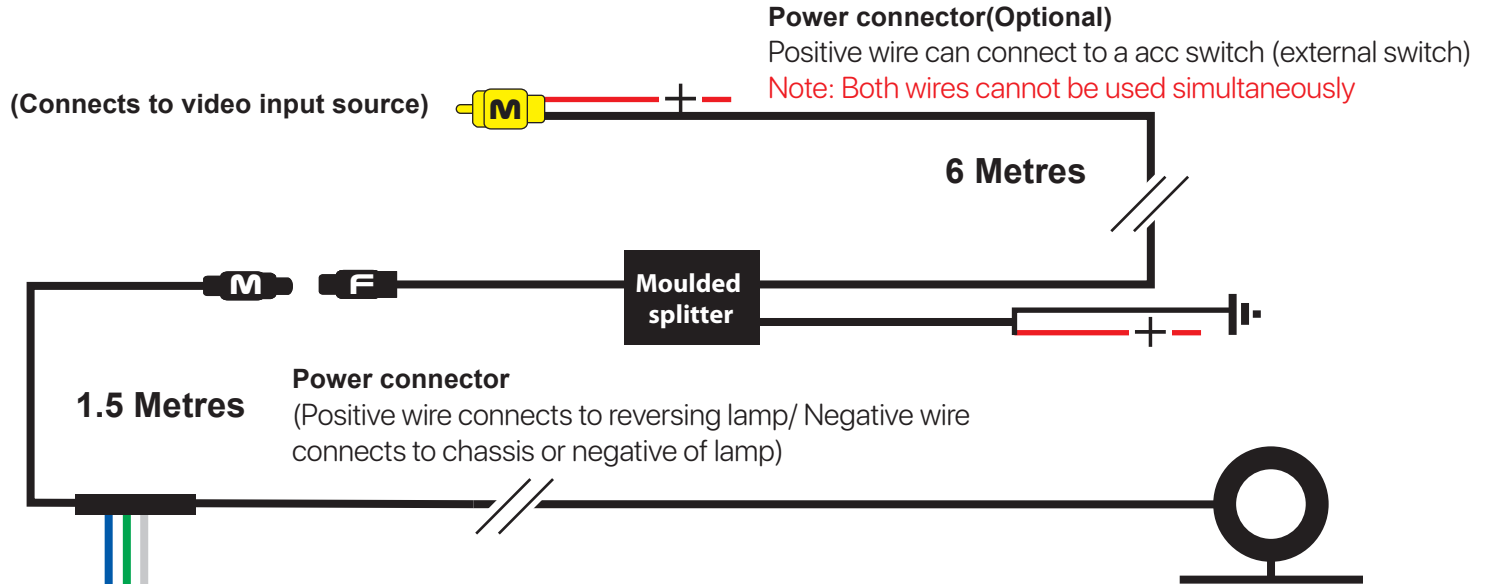

gatordriverassist.com 

INCLUSIONS:

Surface Mount Camera, 6M RCA Video Cable with Trigger
and Camera Harness

Wiring Diagram (Version 2 Loop System)

Loop options	Cut	Loop
● Video system	TVI	AHD
● Parking Lines	None	With
● Image	Front	Mirror

Note: When cutting loop wires make sure power to the camera is turned off. For **CAN-BUS** vehicles you will require a Gator **GRCANFLT** CAN-BUS filter. (Sold separately).